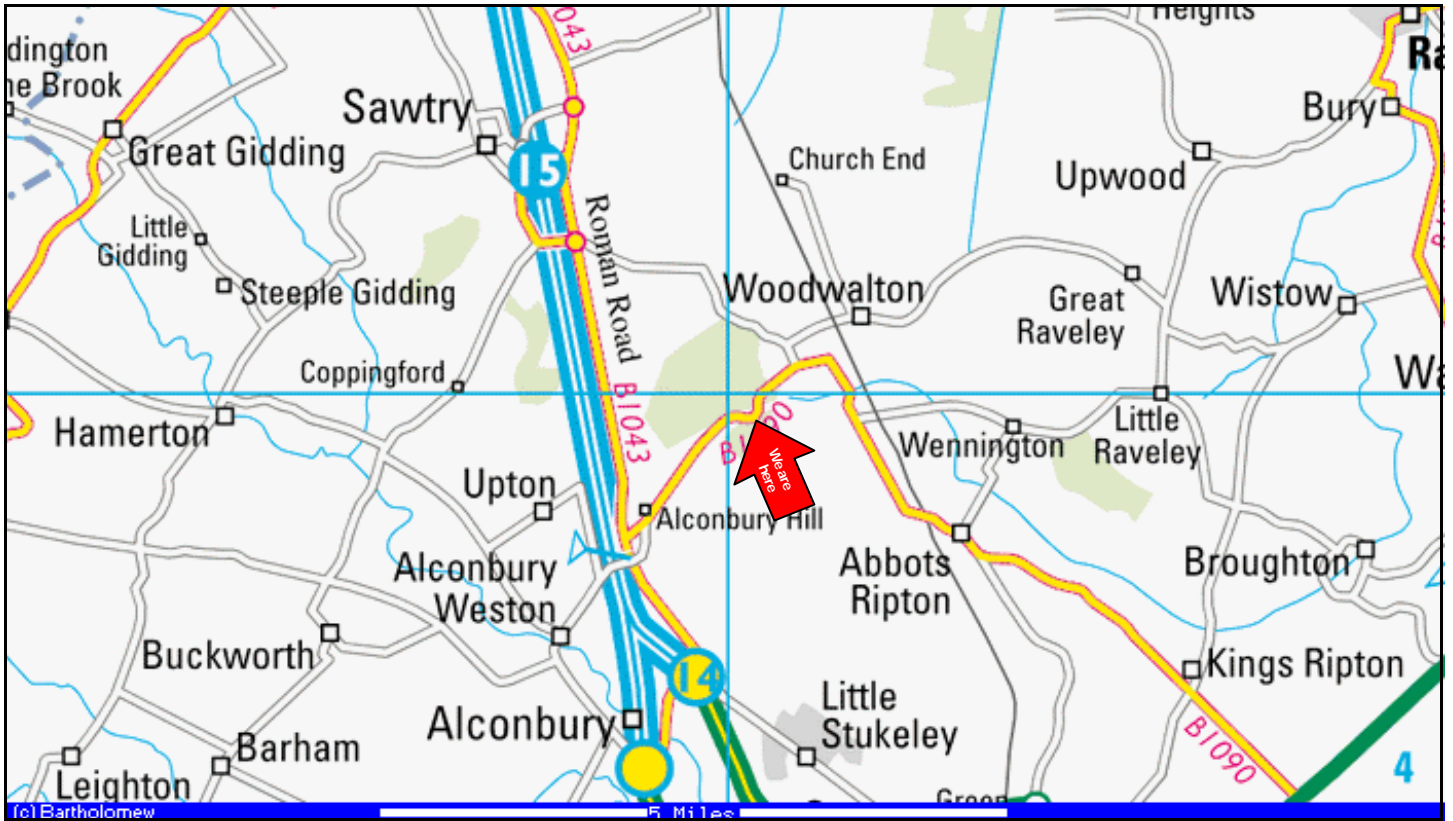

COMMANDO ELITE PAINTBALL GAMES
BEVILLS WOOD, B1090, MONKS WOOD, ABBOTS RIPTON PE28 2LS

Follow signs to 'Monks Wood' from the A1/A14.
We are located directly opposite 'C.E.M. Monks Wood' (the Experimental Centre)