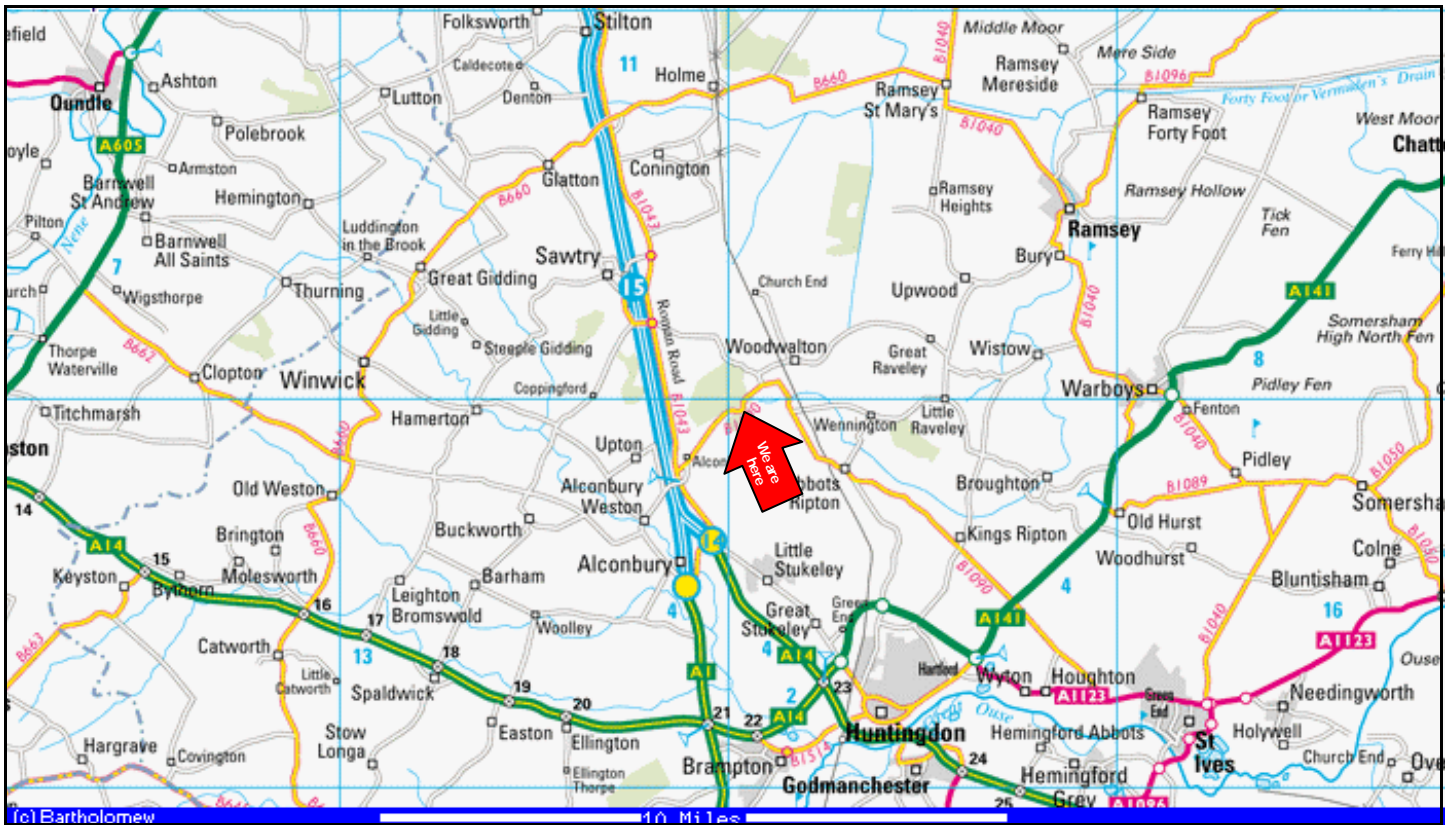

COMMANDO ELITE PAINTBALL GAMES
BEVILLS WOOD, B1090, MONKS WOOD, ABBOTS RIPTON PE28 2LS

Follow signs to 'Monks Wood' from the A1/A14.
We are located directly opposite 'C.E.M. Monks Wood' (the Experimental Centre)